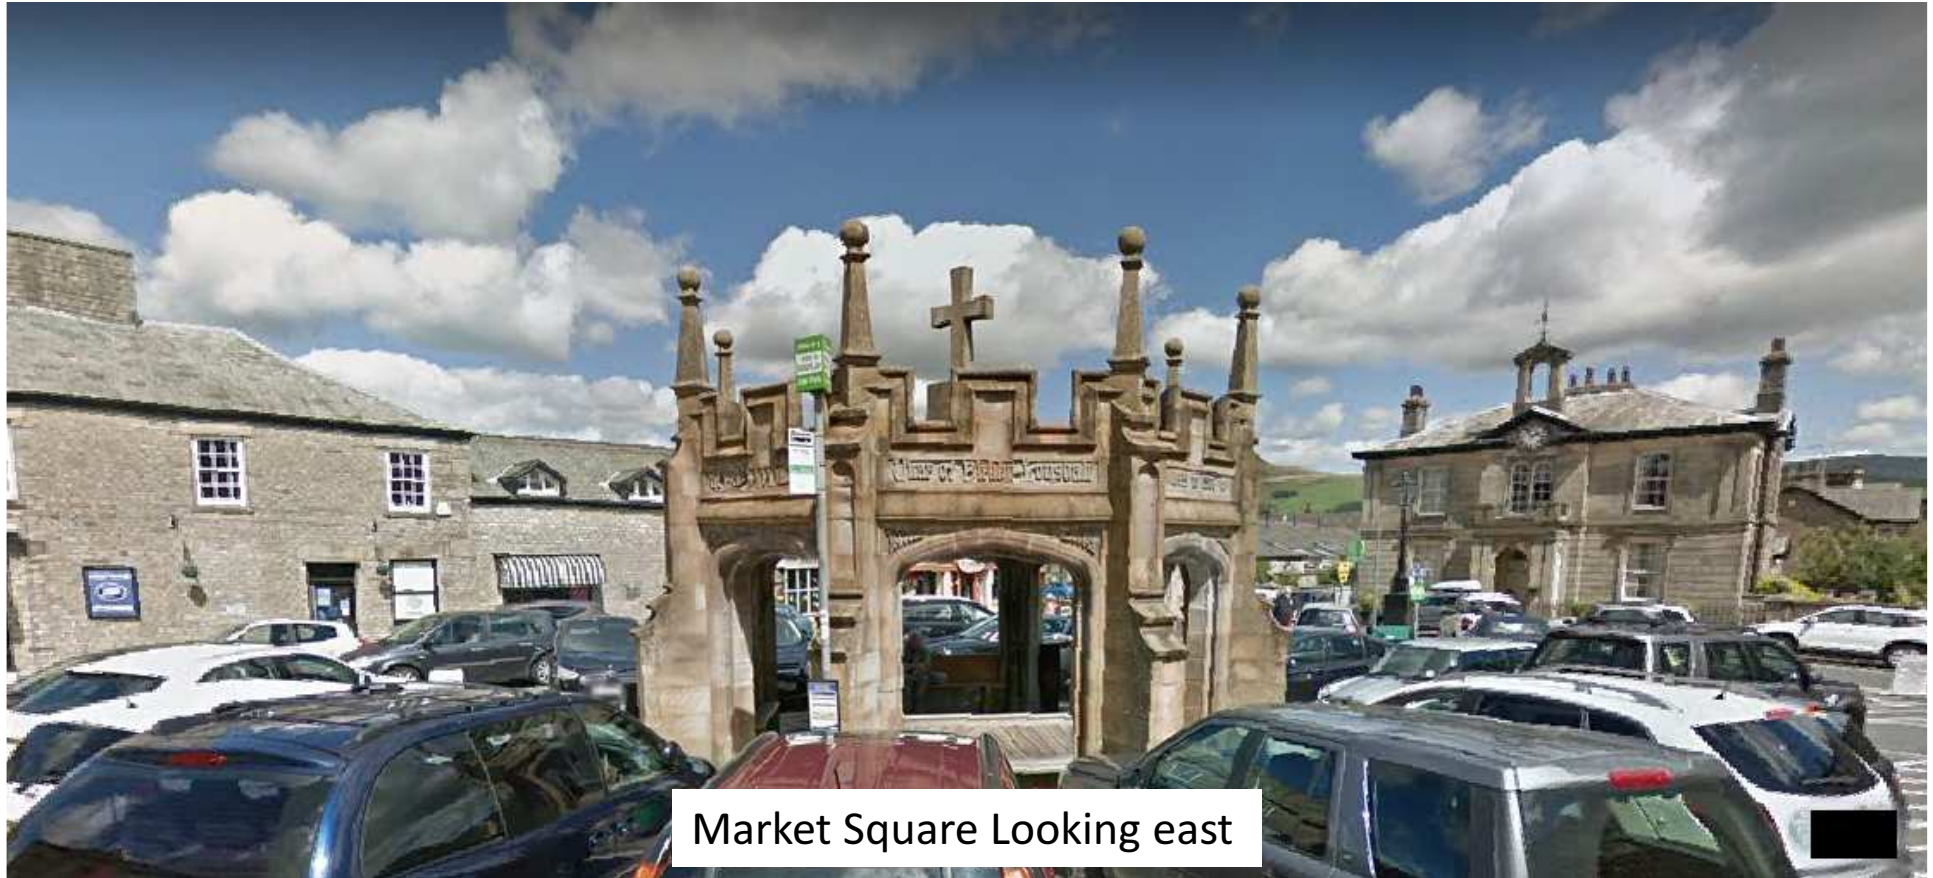

SL/2020/0497 & 0498

Market Cross, Market Place, Kirkby
Lonsdale

Location Plan

Proposal

Removing the existing roof covering and replace with new liquid applied roof covering, repairs of damaged masonry, new proprietary outlet and repair of stone flag paving

Grade II Listed Market Cross

Market Square Looking east

Market Square Looking west

Market Square Looking east

Upper section of Market Cross

Internal roof of Market Cross

Proposed external roof of Market Cross