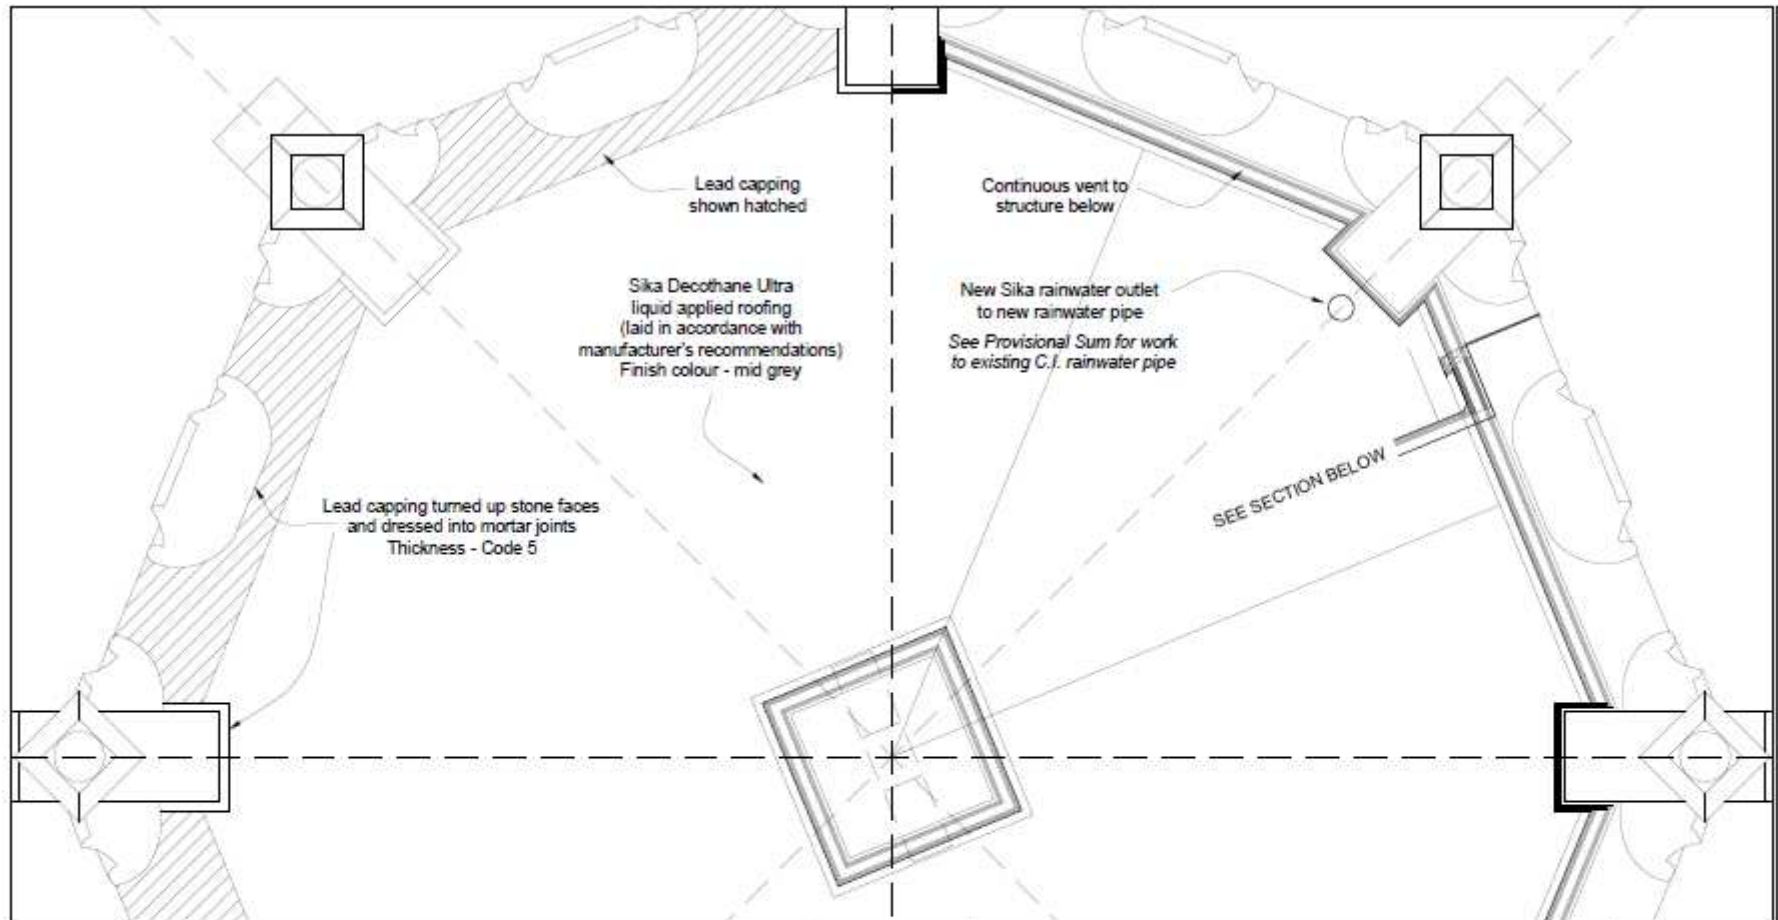

SL/2020/0497 & 0498

Market Cross, Market Place, Kirkby
Lonsdale

Location Plan

Proposal

Removing the existing roof covering and replace with new liquid applied roof covering, repairs of damaged masonry, new proprietary outlet and repair of stone flag paving

Grade II Listed Market Cross

Market Square Looking east

Market Square Looking west

Market Square Looking east

Upper section of Market Cross

Internal roof of Market Cross

Proposed external roof of Market Cross