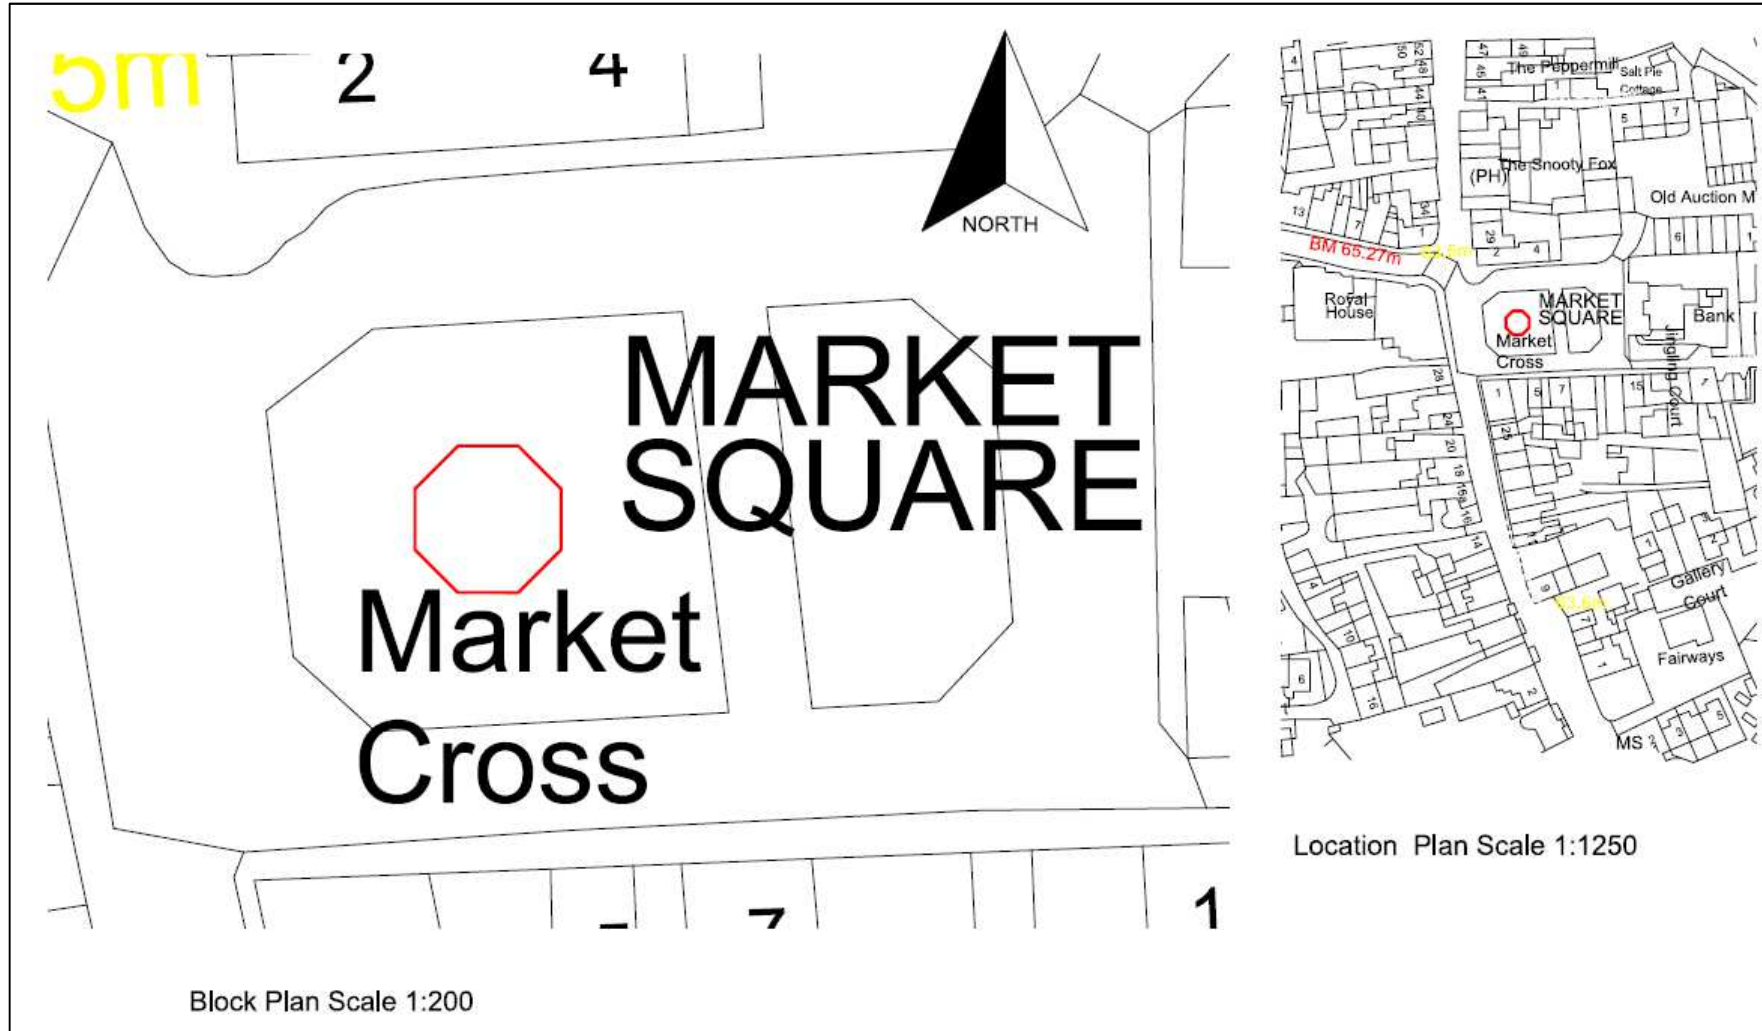

SL/2020/0497 & 0498

Market Cross, Market Place, Kirkby
Lonsdale

Location Plan

Proposal

Removing the existing roof covering and replace with new liquid applied roof covering, repairs of damaged masonry, new proprietary outlet and repair of stone flag paving

Grade II Listed Market Cross

Market Square Looking east

Market Square Looking west

Market Square Looking east

Upper section of Market Cross

Internal roof of Market Cross

Proposed external roof of Market Cross